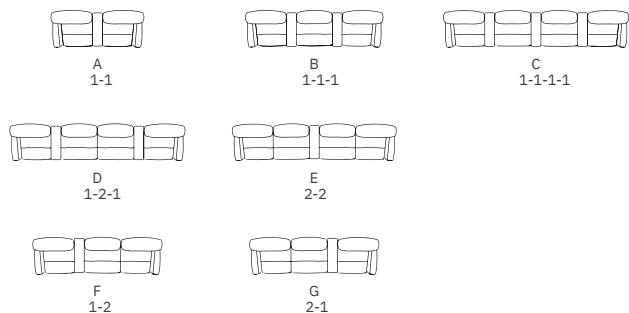

Wallsaver configurations

Straight arm (M Arm)