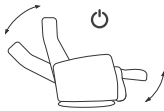

Liberty RG/RM/RMS

Our Manual and Power Relaxers are an essential basic comfort provider for your home. Whether you choose Manual or Power, you will receive a cosy, practical armchair with an integrated footrest you can operate either using a hand lever or a simple button.

Power or Manual
Headrest

Power or Manual
Recline and Footrest

Swivel

Ergo Glide

Power Lumbar
(RMS)

Power Locker
(optional)

2 Size Options

300+ Cover Options

POWER^S™

Upgrade your Relaxer to PowerS for the highest level of luxury reclining, with a motorized lumbar support and headrest feature.

Comfort Glide

Allows the chair to adjust according to your natural body movements, distributing support across the body and reducing tension.