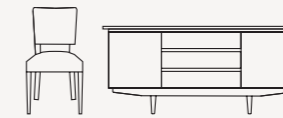

2

choose your Occasional pieces

Style each room seamlessly with our complete set of occasional pieces for each collection