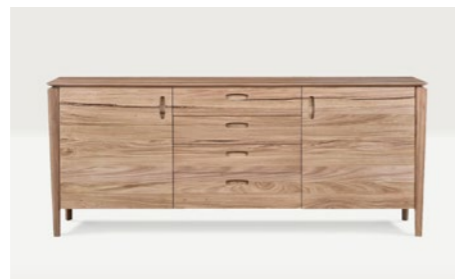

Jasper Solid Messmate timber.
1800 x 480 x 850mm / 2200 x 480 x 850mm

Kiama Solid Tasmanian Oak timber.
1925 x 480 x 800mm

Ridley Solid Messmate timber.
2000 x 450 x 880mm / 2400 x 4500 x 880mm

Scandi Solid Messmate timber.
1800 x 480 x 820mm / 2400 x 480 x 820mm