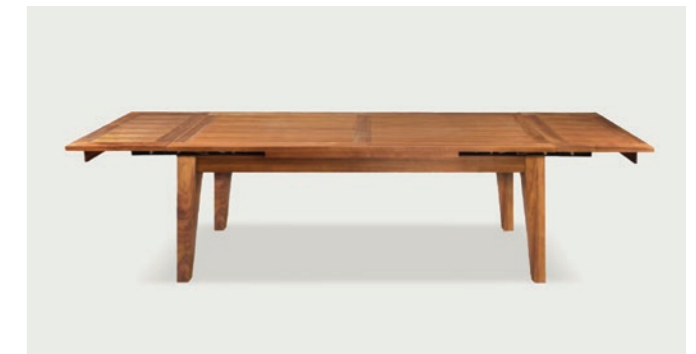

Shown in: Solid Tasmanian Oak timber
Available in: Extension 1500 - 2500mm / Extension 2000 - 3000mm

Yoko Round +

Easy entertaining

Extend intimate dining as you enlarge the elegant, circular Yoko. The pedestal base allows chairs to comfortably fit around the table at any size.

Shown in: Solid Rubberwood timber in Natural finish
Available in: Extension 1200 - 1600mm

Maine +

Timeless aesthetic

Clean lines, subtle curves and the perfect match for an array of painstakingly designed and crafted dining chairs, Maine is solid blackwood.