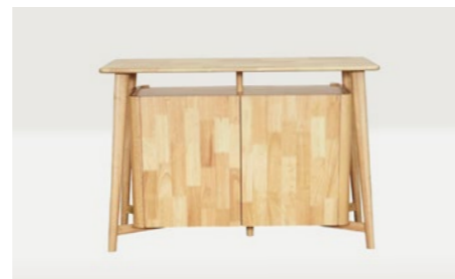

Yoko Solid Rubberwood timber.
1300 x 500 x 900mm / 1700 x 500 x 900mm