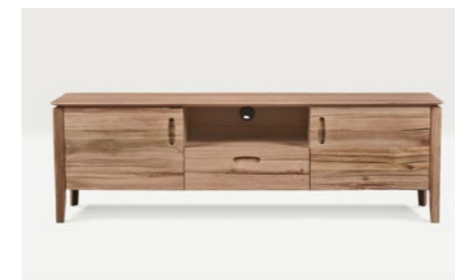

Sven Solid Messmate timber.
1750 x 430 x 550mm / 2200 x 430 x 550mm