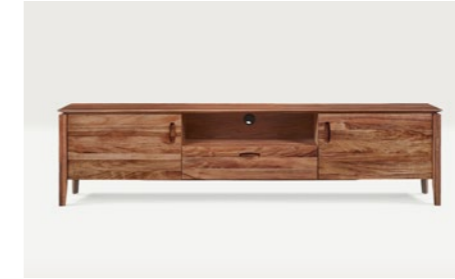

Derby Solid Blackwood timber.
1750 x 430 x 600mm