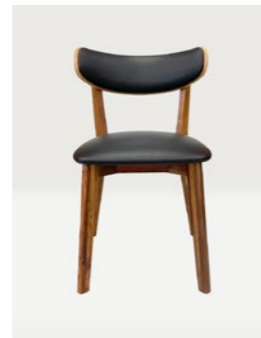

Scandi Blackwood Upholstered Black PU seat. 490 x 540 x 820mm