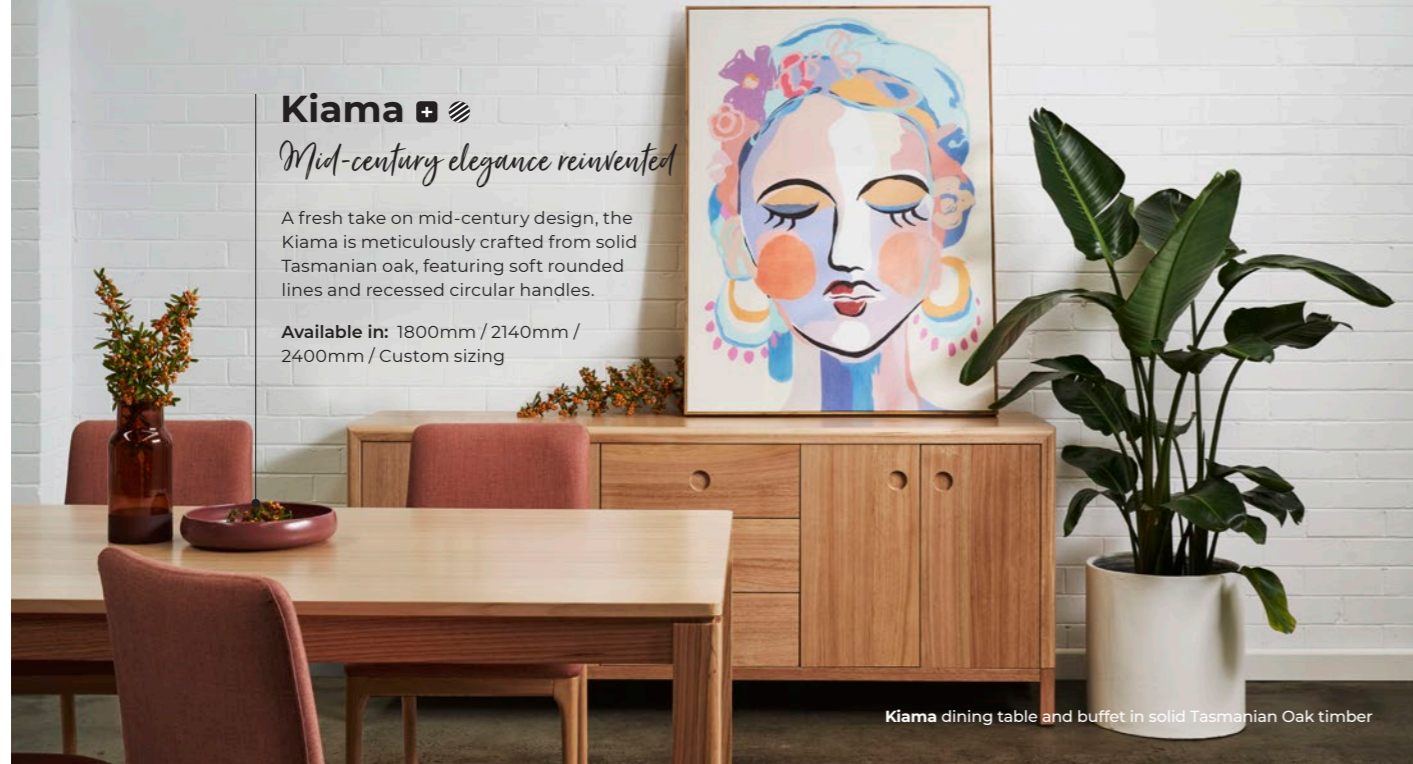

Kiama

Mid-century elegance reinvented

A fresh take on mid-century design, the Kiama is meticulously crafted from solid Tasmanian oak, featuring soft rounded lines and recessed circular handles.

Available in: 1800mm / 2140mm / 2400mm / Custom sizing