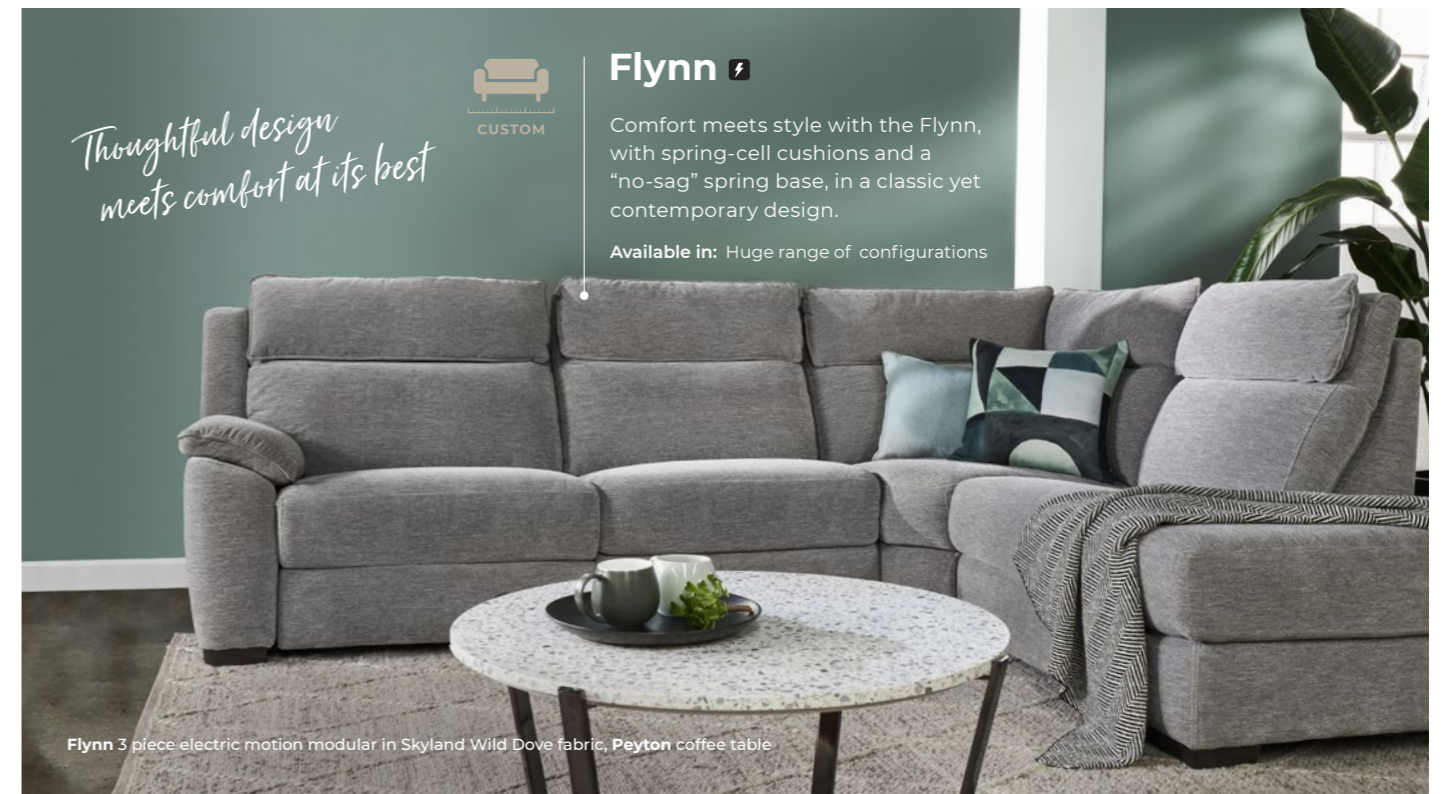

Flynn ⚡

Thoughtful design meets comfort at its best

Comfort meets style with the Flynn, with spring-cell cushions and a "no-sag" spring base, in a classic yet contemporary design.

Available in: Huge range of configurations

Flynn 3 piece electric motion modular in Skyland Wild Dove fabric, Peyton coffee table

Make It Yours

When it comes to comfort, your options are endless with 100s of recliner configurations to suit your unique needs. Think electric, battery, USB port.

Freestanding Sofas (recliner options available)

Components (recliner options available)