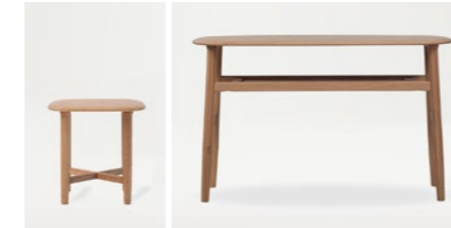

Scandi Round Solid Messmate timber.
1000mm dia. x 430mm

Sven 1200 x 600 x 430mm / 1400 x 600 x 430mm

Watson Solid Messmate timber.
1300 x 700 x 400mm

Directory | Lamp & Sofa Tables

Adele American Oak timber.
Lamp Table 450 x 450 x 450mm
Sofa Table 1200 x 400 x 730mm