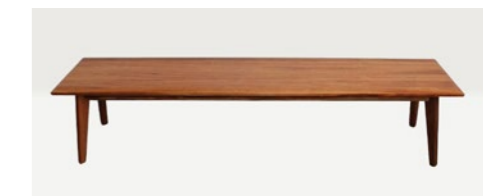

Tasman Solid Blackwood timber.
1480 x 400 x 460mm / 1750 x 400 x 460mm / 2050 x 400 x 460mm