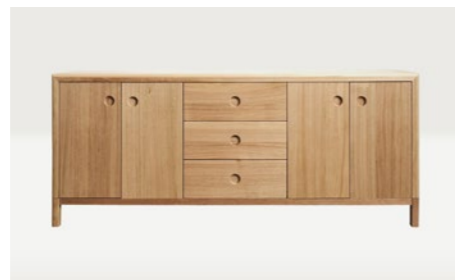

Bunbury Solid Messmate timber.
2100 x 450 x 800mm

Byron Solid Tasmanian Oak timber.
1800 x 480 x 850mm

Derby Solid Blackwood timber.
1650 x 430 x 760mm / 2000 x 430 x 760mm

Fargo MDF top and Ash Veneer with Rubberwood legs. 1150 x 440 x 820mm / 1700 x 440 x 820mm

Jasper Solid Messmate timber.
1800 x 480 x 850mm / 2200 x 480 x 850mm

Kiama Solid Tasmanian Oak timber.
1925 x 480 x 800mm

Ridley Solid Messmate timber.
2000 x 450 x 880mm / 2400 x 4500 x 880mm

Scandi Solid Messmate timber.
1800 x 480 x 820mm / 2400 x 480 x 820mm