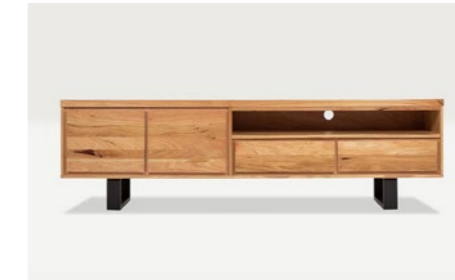

Jasper Solid Messmate timber.
1800 x 480 x 850mm / 2200 x 480 x 850mm

Kiama Solid Tasmanian Oak timber.
1925 x 480 x 800mm

Ridley Solid Messmate timber.
2000 x 450 x 880mm / 2400 x 4500 x 880mm

Scandi Solid Messmate timber.
1800 x 480 x 820mm / 2400 x 480 x 820mm

Sven Solid Messmate timber.
1650 x 460 x 760mm / 2000 x 460 x 820mm

Yoko Solid Rubberwood timber.
1300 x 500 x 900mm / 1700 x 500 x 900mm

Directory | TV Units

Adele American Oak timber.
1200 x 480 x 480mm / 1600 x 480 x 480mm