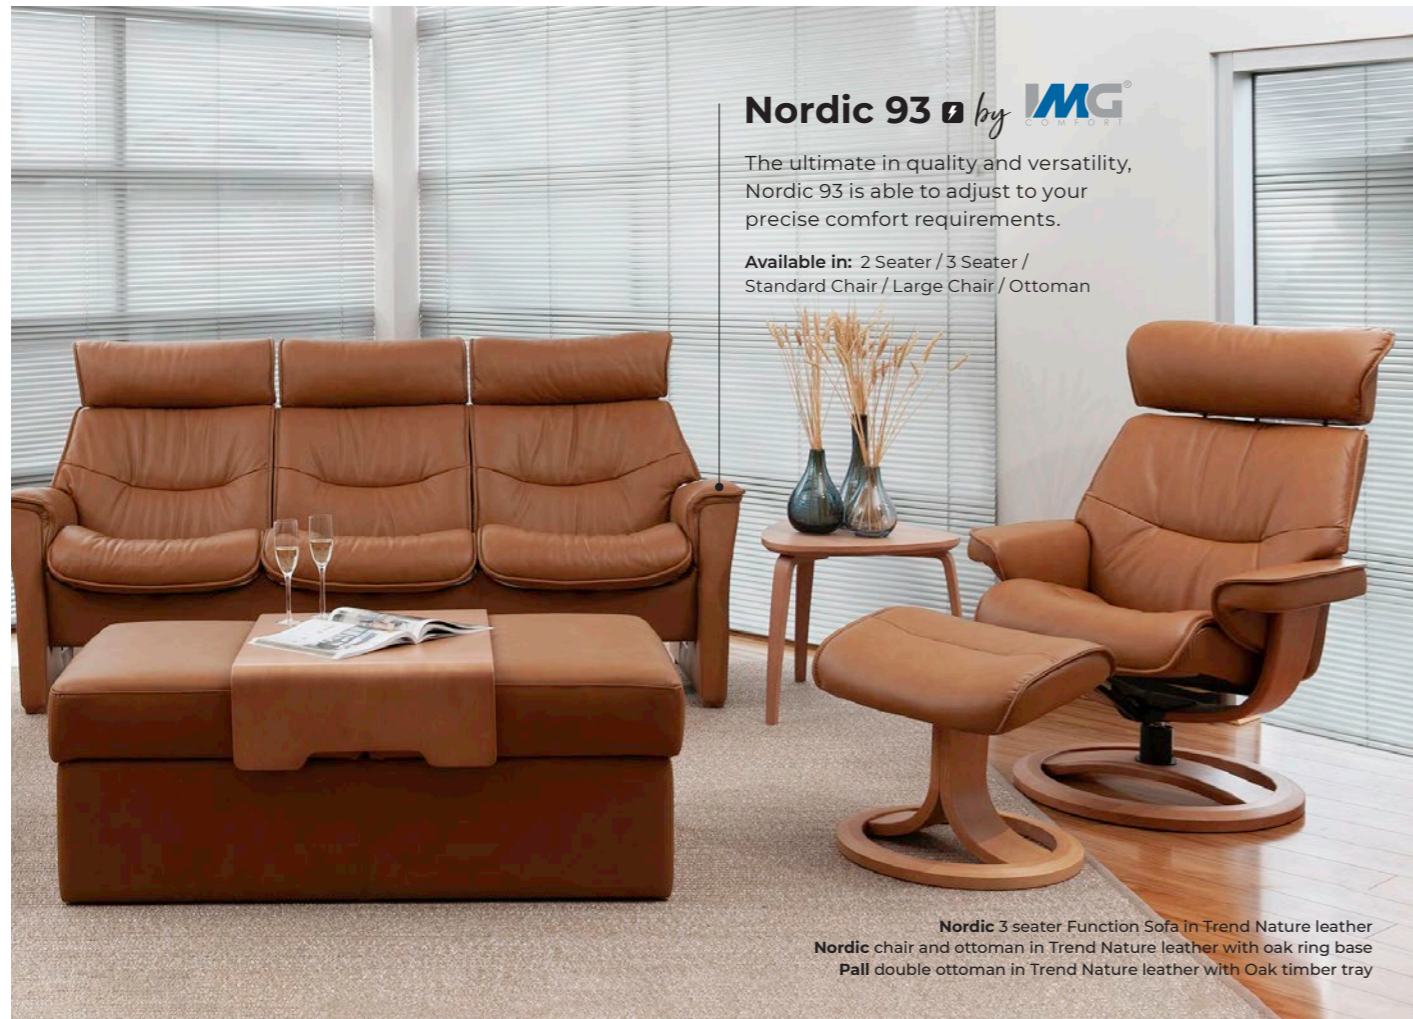

Nordic 93 by **IMG**
COMFORT

The ultimate in quality and versatility, Nordic 93 is able to adjust to your precise comfort requirements.

Available in: 2 Seater / 3 Seater / Standard Chair / Large Chair / Ottoman

Nordic 3 seater Function Sofa in Trend Nature leather
Nordic chair and ottoman in Trend Nature leather with oak ring base
Pall double ottoman in Trend Nature leather with Oak timber tray