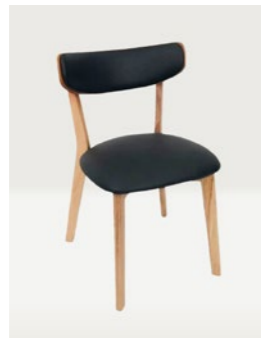

Scandi Upholstered Black PU seat / back with solid Messmate timber frame. 490 x 540 x 820mm