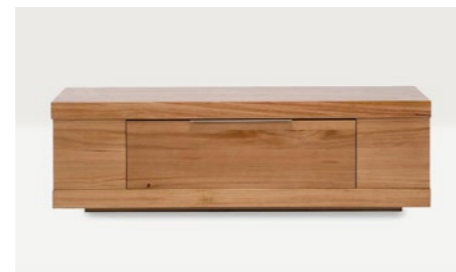

Watson Solid Messmate timber.
1300 x 700 x 400mm