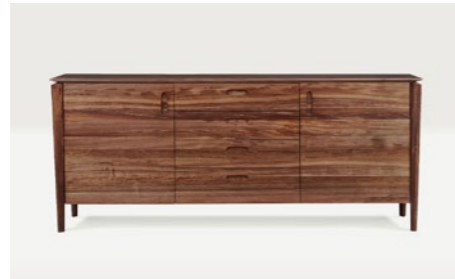

Derby Solid Blackwood timber.
1650 x 430 x 760mm / 2000 x 430 x 760mm