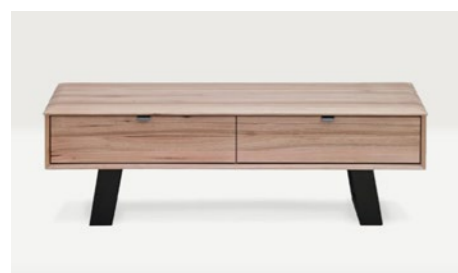

Bryce Solid Messmate timber.
1350 x 700 x 431mm

Byron Solid Tasmanian Oak timber.
1200 x 600 x 450mm

Derby Solid Blackwood timber.
1200 x 600 x 430mm / 1400 x 600 x 430mm

Saturn Tempered Glass with Gold Plated Metal base. 900 x 900mm