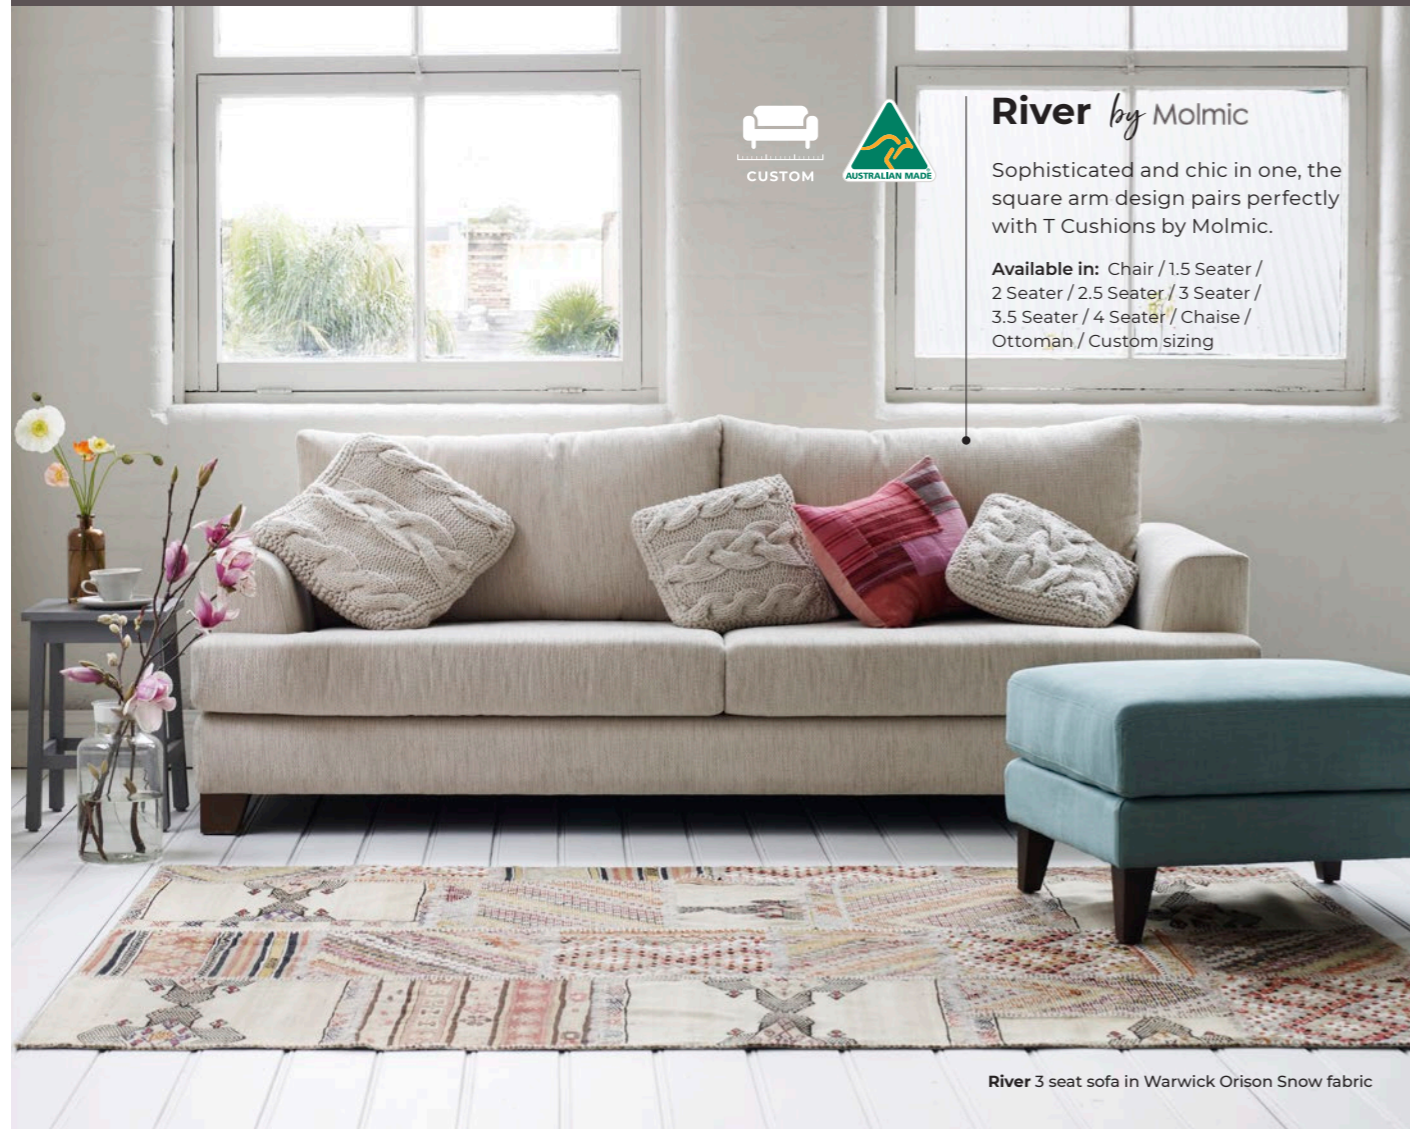

Molmic

Proudly Australian made, Molmic takes pride in almost three decades of refining its products and processes. Masterfully crafted with the best materials, Molmic furniture is made to stand the test of time.

- Made locally in Melbourne
- Best craftspeople in Australia
- Responsibly sourced materials
- No sag steel sprung suspension
- Strict quality control; no harmful chemicals

River by Molmic

Sophisticated and chic in one, the square arm design pairs perfectly with T Cushions by Molmic.

Available in: Chair / 1.5 Seater / 2 Seater / 2.5 Seater / 3 Seater / 3.5 Seater / 4 Seater / Chaise / Ottoman / Custom sizing

River 3 seat sofa in Warwick Orison Snow fabric

VISIT MOLMIC.COM.AU TO SEE THE COMPLETE RANGE

garstone DESIGN

Wholly Australian and family owned, Garstone Design is committed to quality and aims to produce the finest quality leather & fabric upholstered lounges.

- Design excellence, full body support
- Top grain dyed bovine leather
- Kiln dried Australian plantation timber
- No sag steel spring system
- Dunlop Enduro seating foams