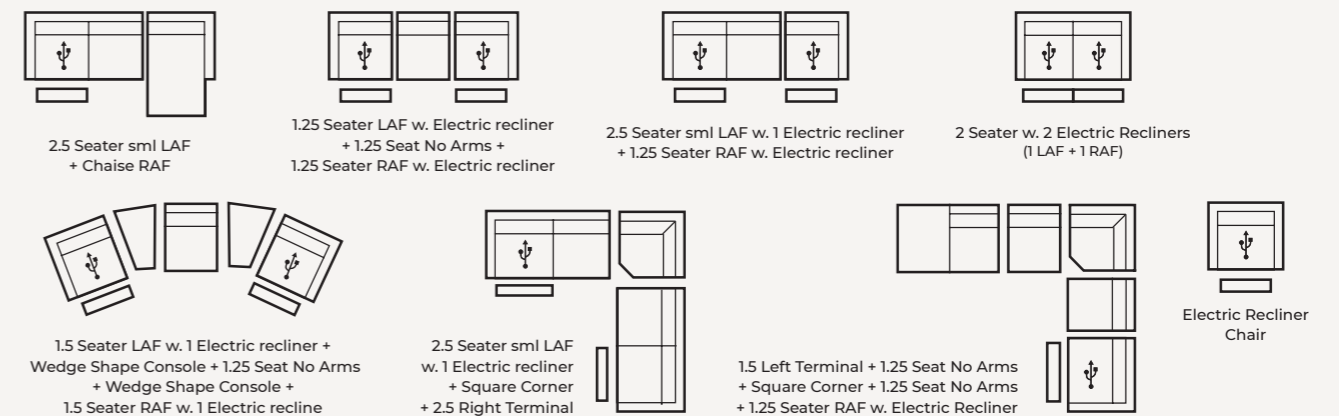

Popular Configurations

⚡ electric motion option

Customise, Don't Compromise
Furniture you will love for a lifetime, tailored to you

10 YEAR
FRAME WARRANTY

100% CUSTOM
MADE FURNITURE

100+ FABRICS
AND LEATHERS

TIMBER STAIN
OPTIONS AVAILABLE