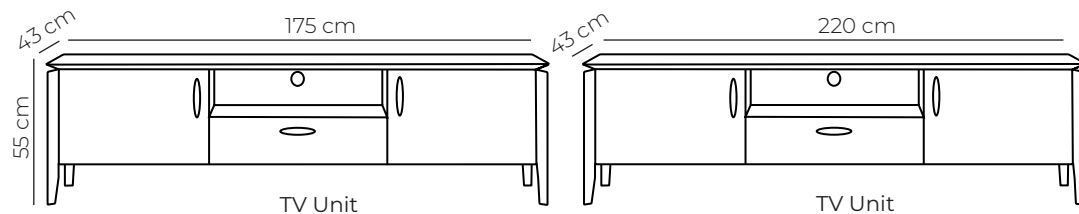

The Sven dining range is available in a wide selection of table sizes, chair and bench options and complimented by a comprehensive range of matching occasional pieces making it easy to coordinate a complete look.

Notes

Sven Dimensions

Sven Dimensions

Round Table
Also available in 150 cm length

Lamp Table

Dining Table
Also available in 150 x 90cm, 210 x 105 cm, 240 x 120cm and 270 x 120 cm

Bar Stool

Console Table