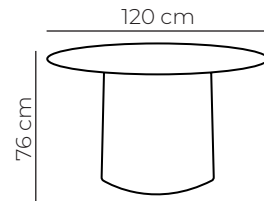

Notes

Sven Dimensions

Sven Dimensions

Round Table
Also available in 150 cm length

Lamp Table

Dining Table
Also available in 150 x 90cm, 210 x 105 cm, 240 x 120cm and 270 x 120 cm

Bar Stool

Console Table