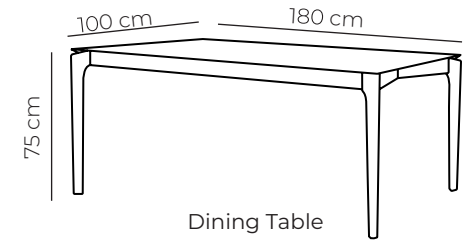

Notes

Sven Dimensions

Sven Dimensions

Round Table
Also available in 150 cm length

Lamp Table

Dining Table
Also available in 150 x 90cm, 210 x 105 cm, 240 x 120cm and 270 x 120 cm

Bar Stool

Console Table