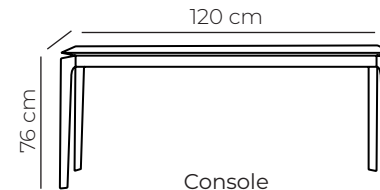

Notes

Sven Dimensions

Sven Dimensions

Round Table
Also available in 150 cm length

Lamp Table

Dining Table
Also available in 150 x 90cm, 210 x 105 cm, 240 x 120cm and 270 x 120 cm

Bar Stool

Console Table