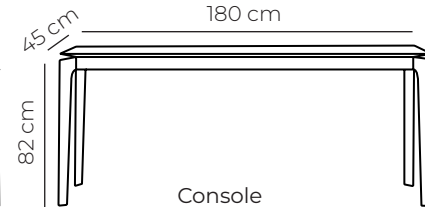

Notes

Sven Dimensions

Sven Dimensions

Round Table
Also available in 150 cm length

Lamp Table

Dining Table
Also available in 150 x 90cm, 210 x 105 cm, 240 x 120cm and 270 x 120 cm

Bar Stool

Console Table