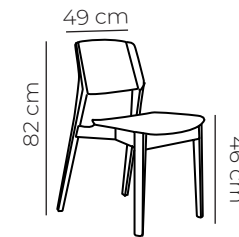

Bar Stool

Dining Chair