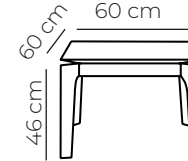

Notes

Sven Dimensions

Sven Dimensions

Round Table
Also available in 150 cm length

Lamp Table

Dining Table
Also available in 150 x 90cm, 210 x 105 cm, 240 x 120cm and 270 x 120 cm

Bar Stool

Console Table