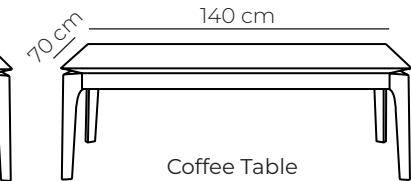

Coffee Table