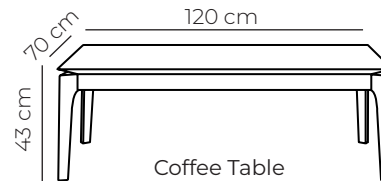

Coffee Table