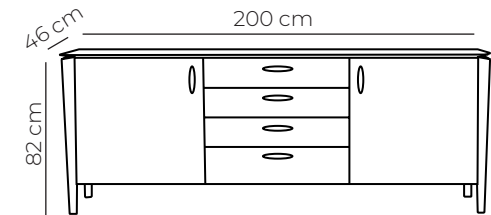

Buffet

Scan for more information & options on our Sven Range or visit: berkowitz.com.au

Berkowitz
A FURNITURE FAMILY

*measurements are approximate and are subject to commercial tolerance