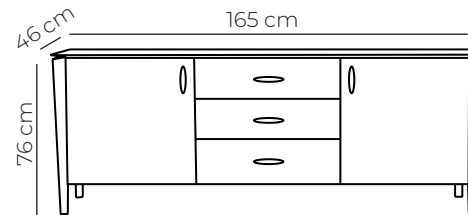

Dining Chair

Buffet