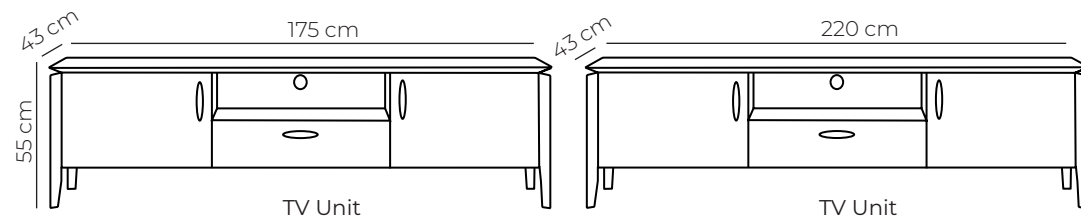

Notes

Derby Dimensions

Derby Dimensions

Round Table
Also available in 150cm Diameter

Lamp Table

Dining Table

Also available in 150 x 90 cm, 210 x 105 cm, 240 x 120cm and 270 x 120 cm

Bar Stool