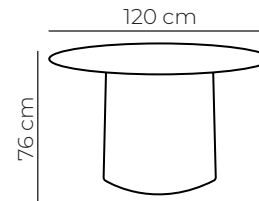

Notes

Derby Dimensions

Derby Dimensions

Round Table
Also available in 150cm Diameter

Lamp Table

Dining Table

Also available in 150 x 90 cm, 210 x 105 cm, 240 x 120cm and 270 x 120 cm

Bar Stool