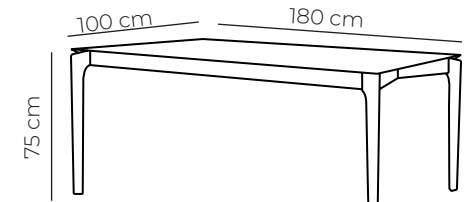

Notes

Derby Dimensions

Derby Dimensions

Round Table
Also available in 150cm Diameter

Lamp Table

Dining Table

Also available in 150 x 90 cm, 210 x 105 cm, 240 x 120cm and 270 x 120 cm

Bar Stool