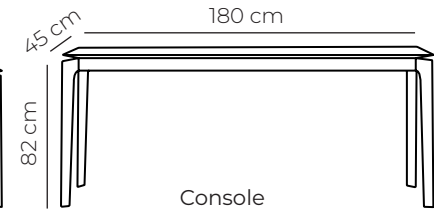

Console Table