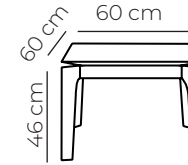

Notes

Derby Dimensions

Derby Dimensions

Round Table
Also available in 150cm Diameter

Lamp Table

Dining Table

Also available in 150 x 90 cm, 210 x 105 cm, 240 x 120cm and 270 x 120 cm

Bar Stool