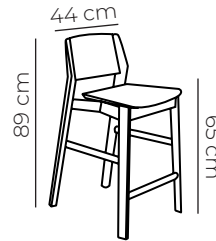

Notes

Derby Dimensions

Derby Dimensions

Round Table
Also available in 150cm Diameter

Lamp Table

Dining Table

Also available in 150 x 90 cm, 210 x 105 cm, 240 x 120cm and 270 x 120 cm

Bar Stool

Console Table

Console Table

Dining Chair

Coffee Table

Coffee Table

Buffet

Buffet

*measurements are approximate and are subject to commercial tolerance