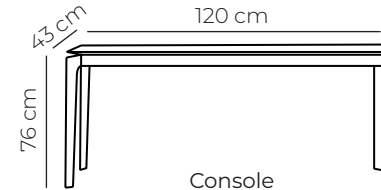

Notes

Derby Dimensions

Derby Dimensions

Round Table
Also available in 150cm Diameter

Lamp Table

Dining Table

Also available in 150 x 90 cm, 210 x 105 cm, 240 x 120cm and 270 x 120 cm

Bar Stool