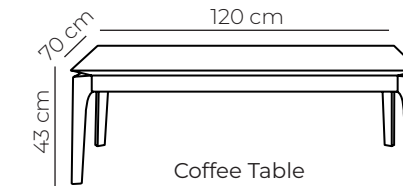

Coffee Table