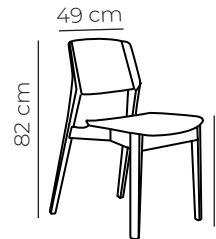

Notes

Derby Dimensions

Derby Dimensions

Round Table
Also available in 150cm Diameter

Lamp Table

Dining Table

Also available in 150 x 90 cm, 210 x 105 cm, 240 x 120cm and 270 x 120 cm

Bar Stool

Console Table

Console Table

Dining Chair

Coffee Table

Coffee Table

Buffet

Buffet

*measurements are approximate and are subject to commercial tolerance