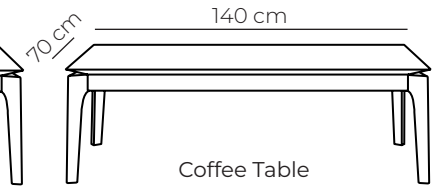

Notes

Derby Dimensions

Derby Dimensions

Round Table
Also available in 150cm Diameter

Lamp Table

Dining Table

Also available in 150 x 90 cm, 210 x 105 cm, 240 x 120cm and 270 x 120 cm

Bar Stool

Console Table

Console Table

Dining Chair

Coffee Table

Coffee Table

Buffet

Buffet

*measurements are approximate and are subject to commercial tolerance