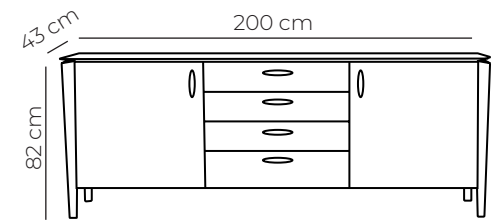

Notes

Derby Dimensions

Derby Dimensions

Round Table
Also available in 150cm Diameter

Lamp Table

Dining Table

Also available in 150 x 90 cm, 210 x 105 cm, 240 x 120cm and 270 x 120 cm

Bar Stool

Console Table

Console Table

Dining Chair

Coffee Table

Coffee Table

Buffet

Buffet

*measurements are approximate and are subject to commercial tolerance