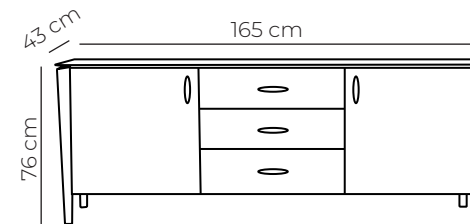

Notes

Derby Dimensions

Derby Dimensions

Round Table
Also available in 150cm Diameter

Lamp Table

Dining Table

Also available in 150 x 90 cm, 210 x 105 cm, 240 x 120cm and 270 x 120 cm

Bar Stool

Console Table

Console Table

Dining Chair

Coffee Table

Coffee Table

Buffet

Buffet

*measurements are approximate and are subject to commercial tolerance