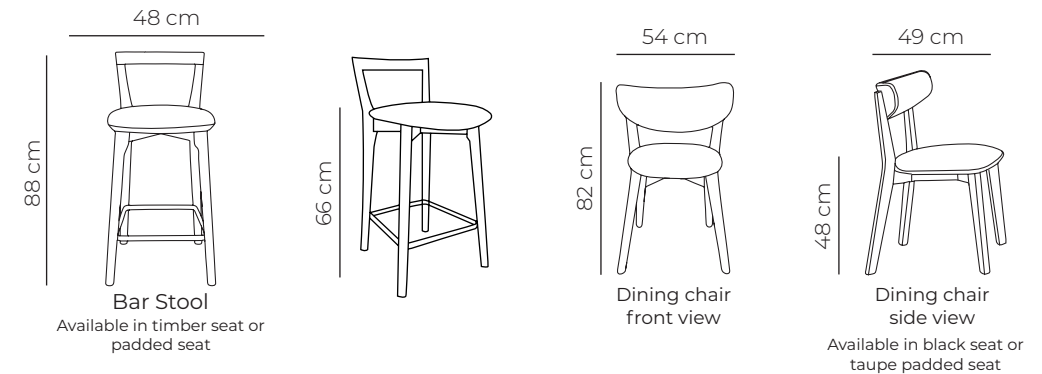

Scandi Dimensions

Scandi

The Scandi collection is crafted from Australian Blackbutt timber (FSC Certified). The natural finish highlights the warm wood tones, gentle lines, subtle curves and tapered legs of this Nordic inspired design.

The Dining range is available in a wide selection of table sizes, chair and bench options and complimented by a comprehensive range of matching occasional pieces making it easy to coordinate a complete look.

Notes

Scandi Dimensions

*measurements are approximate and are subject to commercial tolerance

Scan for more information & options on our Scandi Range or visit: berkowitz.com.au