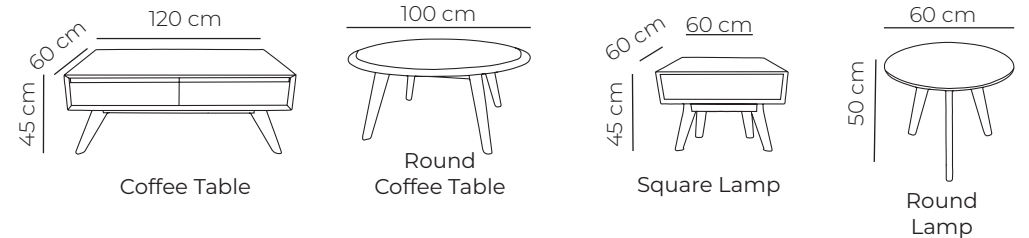

Scandi Dimensions

Scandi

The Scandi collection is crafted from Australian Messmate timber (FSC Certified). The natural finish highlights the warm wood tones, gentle lines, subtle curves and tapered legs of this Nordic inspired design.

The Dining range is available in a wide selection of table sizes, chair and bench options and complimented by a comprehensive range of matching occasional pieces making it easy to coordinate a complete look.

Notes

Scandi Dimensions

*measurements are approximate and are subject to commercial tolerance

Scan for more information & options on our Scandi Range or visit: berkowitz.com.au