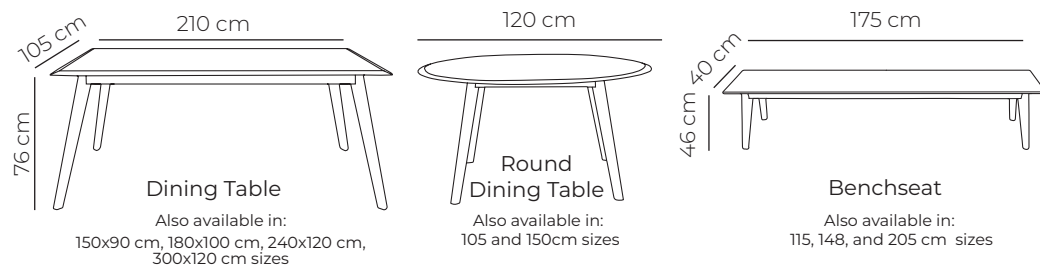

Scandi Dimensions

Scandi

The Scandi collection is crafted from Australian Messmate timber (FSC Certified). The natural finish highlights the warm wood tones, gentle lines, subtle curves and tapered legs of this Nordic inspired design.

The Dining range is available in a wide selection of table sizes, chair and bench options and complimented by a comprehensive range of matching occasional pieces making it easy to coordinate a complete look.

Notes

Scandi Dimensions

*measurements are approximate and are subject to commercial tolerance

Scan for more information & options on our Scandi Range or visit: berkowitz.com.au