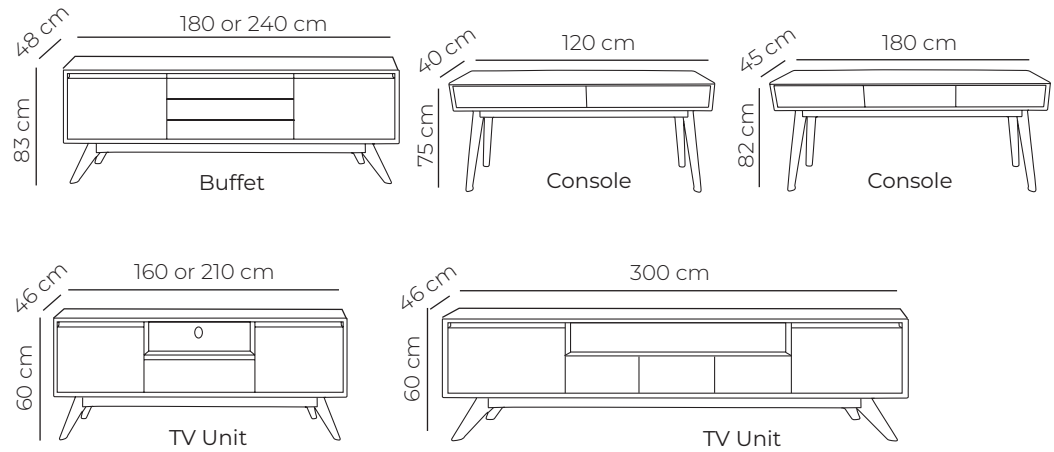

Scandi Dimensions

Scandi

The Scandi collection is crafted from Australian Messmate timber (FSC Certified). The natural finish highlights the warm wood tones, gentle lines, subtle curves and tapered legs of this Nordic inspired design.

The Dining range is available in a wide selection of table sizes, chair and bench options and complimented by a comprehensive range of matching occasional pieces making it easy to coordinate a complete look.

Notes

Scandi Dimensions

*measurements are approximate and are subject to commercial tolerance

Scan for more information & options on our Scandi Range or visit: berkowitz.com.au