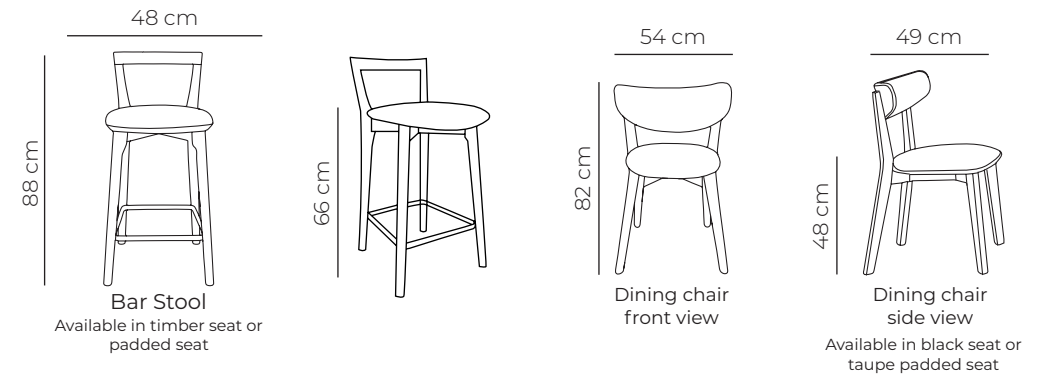

Scandi Dimensions

Scandi

The Scandi collection is crafted from Australian Messmate timber (FSC Certified). The natural finish highlights the warm wood tones, gentle lines, subtle curves and tapered legs of this Nordic inspired design.

The Dining range is available in a wide selection of table sizes, chair and bench options and complimented by a comprehensive range of matching occasional pieces making it easy to coordinate a complete look.

Notes

Scandi Dimensions

*measurements are approximate and are subject to commercial tolerance

Scan for more information & options on our Scandi Range or visit: berkowitz.com.au