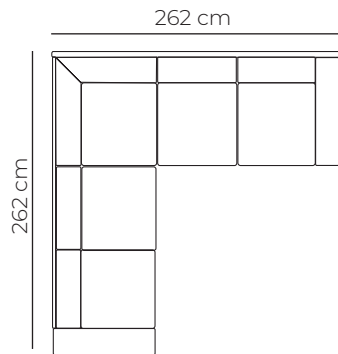

## Charlie Dimensions

## Charlie Modular Configurations

2 seater +  
chaise RHF

2.5 seater +  
chaise RHF

3 seater +  
chaise RHF

3.5 seater +  
chaise RHF

2.5 seater w/ 2.5 seat  
corner

3 seater w/ 3  
seat corner

3 seater w/ 2.5  
seat corner

2.5 seater w/ 2  
seat corner