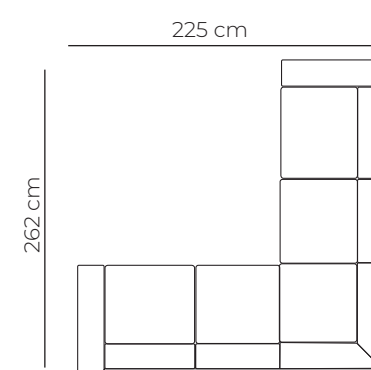

## Charlie Dimensions

## Charlie Modular Configurations

2 seater +  
chaise RHF

2.5 seater +  
chaise RHF

3 seater +  
chaise RHF

3.5 seater +  
chaise RHF

2.5 seater w/ 2.5 seat  
corner

3 seater w/ 3  
seat corner

3 seater w/ 2.5  
seat corner

2.5 seater w/ 2  
seat corner