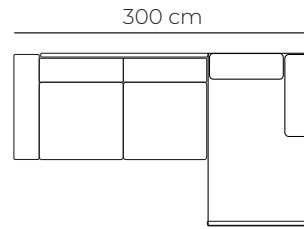

## Charlie Dimensions

## Charlie Modular Configurations

2 seater +  
chaise RHF

2.5 seater +  
chaise RHF

3 seater +  
chaise RHF

3.5 seater +  
chaise RHF

2.5 seater w/ 2.5 seat  
corner

3 seater w/ 3  
seat corner

3 seater w/ 2.5  
seat corner