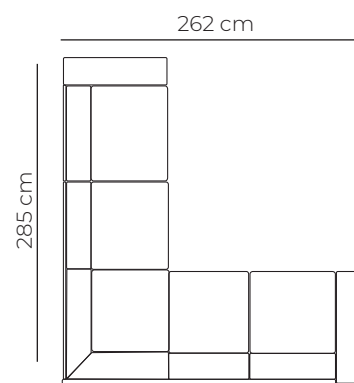

## Charlie Dimensions

## Charlie Modular Configurations

2 seater +  
chaise RHF

2.5 seater +  
chaise RHF

3 seater +  
chaise RHF

3.5 seater +  
chaise RHF

2.5 seater w/ 2.5 seat  
corner

3 seater w/ 3  
seat corner

3 seater w/ 2.5  
seat corner

2.5 seater w/ 2  
seat corner