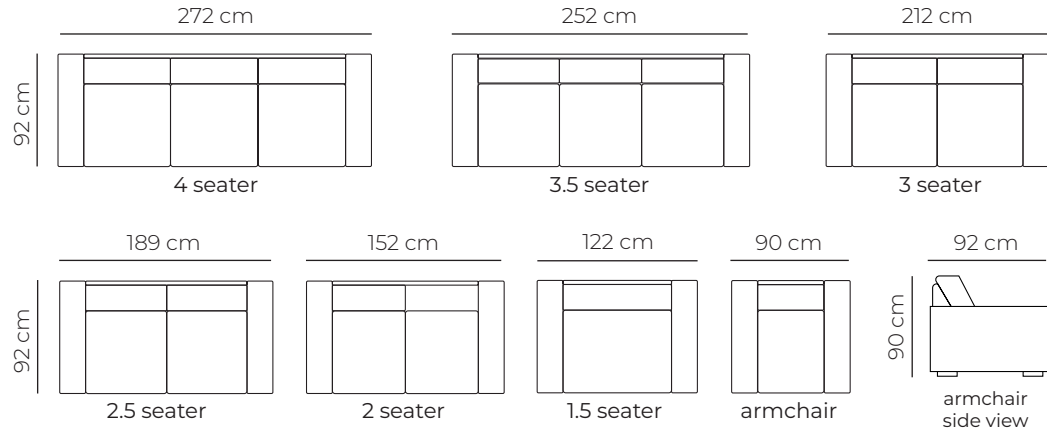

## Charlie Dimensions

## Charlie Modular Configurations

2 seater +  
chaise RHF

2.5 seater +  
chaise RHF

3 seater +  
chaise RHF

3.5 seater +  
chaise RHF

2.5 seater w/ 2.5 seat  
corner

3 seater w/ 3  
seat corner

3 seater w/ 2.5  
seat corner

2.5 seater w/ 2  
seat corner