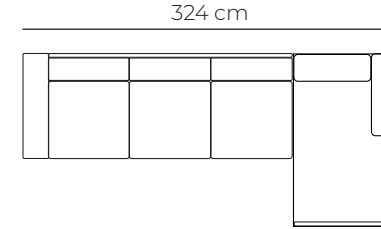

## Charlie Modular Configurations

2 seater +  
chaise RHF

2.5 seater +  
chaise RHF

3 seater +  
chaise RHF

3.5 seater +  
chaise RHF

2.5 seater w/ 2.5 seat  
corner

3 seater w/ 3  
seat corner

3 seater w/ 2.5  
seat corner