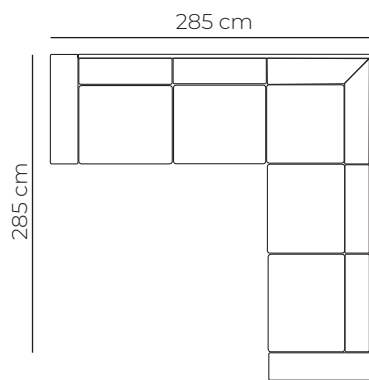

## Charlie Dimensions

## Charlie Modular Configurations

2 seater +  
chaise RHF

2.5 seater +  
chaise RHF

3 seater +  
chaise RHF

3.5 seater +  
chaise RHF

2.5 seater w/ 2.5 seat  
corner

3 seater w/ 3  
seat corner

3 seater w/ 2.5  
seat corner

2.5 seater w/ 2  
seat corner