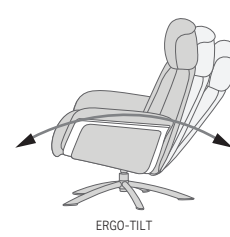

ERGO-TILT

With Ergo-Tilt you get a subtle and soft rocking motion that will enhance your comfort in any position. In addition it will enable the reclining angle to go even further back. Ring base is not allowed in combination with Tilt.

360° Swivel

Adjustable Headrest

Effortless Reclining

Height Adjustable Headrest System

Freestanding Footstool

SPACE 57.57 RECLINER & OTTOMAN

FUNCTIONS

BASE OPTIONS

DIMENSIONS

CHAIR SIZE	TOTAL WIDTH	TOTAL DEPTH	TOTAL HEIGHT	SEAT WIDTH	SEAT HEIGHT	SEAT DEPTH
Space 57.57	82 cm / 32.2 in	82 - 86 cm / 32.2 - 33.8 in	103 - 115 cm / 40.5 - 45.2 in	50 cm / 19.6 in	46 cm / 18.1 in	52 cm / 20.4 in
Space 57.57 Ottoman	51 cm / 20 in	44 cm / 17.3 in	45 cm / 17.7 in			