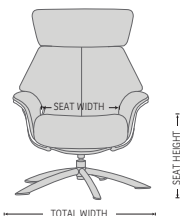

360° Swivel

Adjustable Headrest

Effortless Reclining

Height Adjustable Headrest System

Freestanding Footstool

SPACE 57.57 RECLINER & OTTOMAN

FUNCTIONS

BASE OPTIONS

DIMENSIONS

CHAIR SIZE	TOTAL WIDTH	TOTAL DEPTH	TOTAL HEIGHT	SEAT WIDTH	SEAT HEIGHT	SEAT DEPTH
Space 57.57	82 cm / 32.2 in	82 - 86 cm / 32.2 - 33.8 in	103 - 115 cm / 40.5 - 45.2 in	50 cm / 19.6 in	46 cm / 18.1 in	52 cm / 20.4 in
Space 57.57 Ottoman	51 cm / 20 in	44 cm / 17.3 in	45 cm / 17.7 in			

* The dimensions are approximate and may vary with +/-2cm

imgcomfort.com