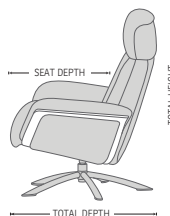

ERGO-TILT

With Ergo-Tilt you get a subtle and soft rocking motion that will enhance your comfort in any position. In addition it will enable the reclining angle to go even further back. Ring base is not allowed in combination with Tilt.

360° Swivel

Adjustable Headrest

Effortless Reclining

Height Adjustable Headrest System

Freestanding Footstool

SPACE 57.57 RECLINER & OTTOMAN

FUNCTIONS

BASE OPTIONS

DIMENSIONS

CHAIR SIZE	TOTAL WIDTH	TOTAL DEPTH	TOTAL HEIGHT	SEAT WIDTH	SEAT HEIGHT	SEAT DEPTH
Space 57.57	82 cm / 32.2 in	82 - 86 cm / 32.2 - 33.8 in	103 - 115 cm / 40.5 - 45.2 in	50 cm / 19.6 in	46 cm / 18.1 in	52 cm / 20.4 in
Space 57.57 Ottoman	51 cm / 20 in	44 cm / 17.3 in	45 cm / 17.7 in			