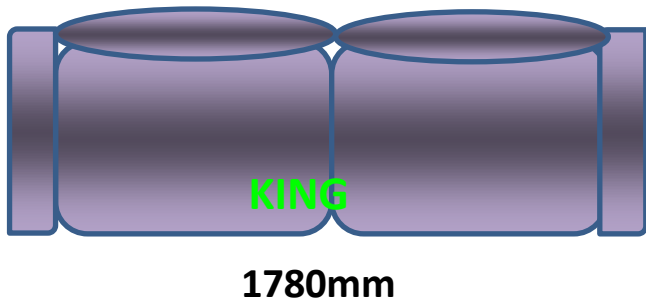

LENNOX DIMENSIONS

STANDARD REC

HEIGHT 1010mm
WIDTH 750mm
DEPTH 1010mm

LARGE REC

HEIGHT 1050mm
WIDTH 850mm
DEPTH 1030mm

SMALL REC

HEIGHT 985MM
WIDTH 750mm
DEPTH 980mm

ALL OTHER PIECES DIMENSIONS

HEIGHT 1010mm

DEPTH 1010mm

**NOTE: ALL DIMENSIONS ARE APPROXIMATE
AND MAY CHANGE WITHOUT NOTICE**