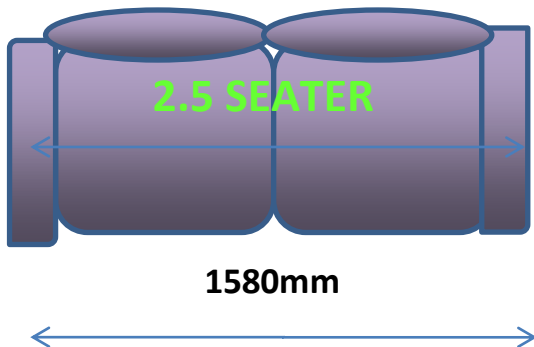

LENNOX DIMENSIONS

STANDARD REC

HEIGHT 1010mm
WIDTH 750mm
DEPTH 1010mm

LARGE REC

HEIGHT 1050mm
WIDTH 850mm
DEPTH 1030mm

SMALL REC

HEIGHT 985MM
WIDTH 750mm
DEPTH 980mm

ALL OTHER PIECES DIMENSIONS

HEIGHT 1010mm

DEPTH 1010mm

**NOTE: ALL DIMENSIONS ARE APPROXIMATE
AND MAY CHANGE WITHOUT NOTICE**