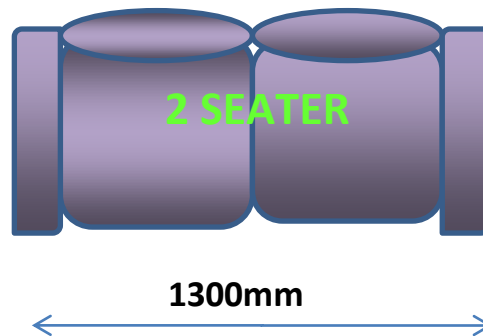

LENNOX DIMENSIONS

STANDARD REC

HEIGHT 1010mm
WIDTH 750mm
DEPTH 1010mm

LARGE REC

HEIGHT 1050mm
WIDTH 850mm
DEPTH 1030mm

SMALL REC

HEIGHT 985MM
WIDTH 750mm
DEPTH 980mm

ALL OTHER PIECES DIMENSIONS

HEIGHT 1010mm

DEPTH 1010mm

**NOTE: ALL DIMENSIONS ARE APPROXIMATE
AND MAY CHANGE WITHOUT NOTICE**