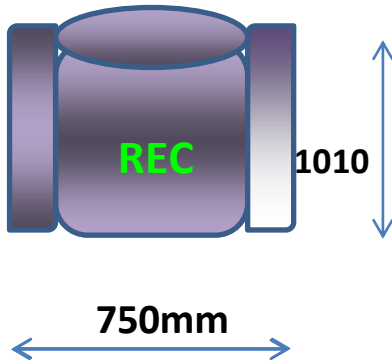

LENNOX DIMENSIONS

STANDARD REC

HEIGHT 1010mm
WIDTH 750mm
DEPTH 1010mm

LARGE REC

HEIGHT 1050mm
WIDTH 850mm
DEPTH 1030mm

SMALL REC

HEIGHT 985MM
WIDTH 750mm
DEPTH 980mm

ALL OTHER PIECES DIMENSIONS

HEIGHT 1010mm

DEPTH 1010mm

**NOTE: ALL DIMENSIONS ARE APPROXIMATE
AND MAY CHANGE WITHOUT NOTICE**