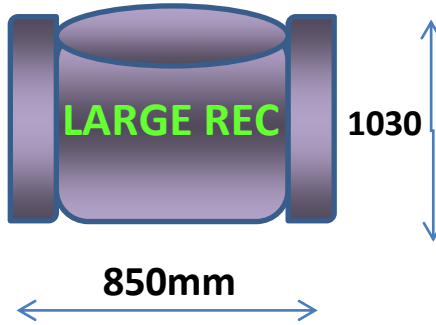

LENNOX DIMENSIONS

STANDARD REC

HEIGHT 1010mm
WIDTH 750mm
DEPTH 1010mm

LARGE REC

HEIGHT 1050mm
WIDTH 850mm
DEPTH 1030mm

SMALL REC

HEIGHT 985MM
WIDTH 750mm
DEPTH 980mm

ALL OTHER PIECES DIMENSIONS

HEIGHT 1010mm

DEPTH 1010mm

**NOTE: ALL DIMENSIONS ARE APPROXIMATE
AND MAY CHANGE WITHOUT NOTICE**