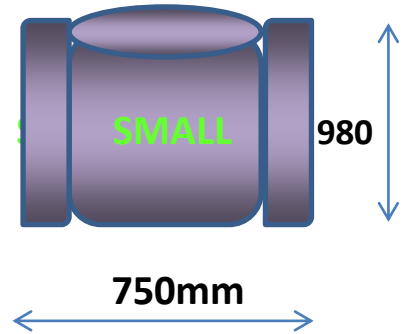

LENNOX DIMENSIONS

STANDARD REC

HEIGHT 1010mm
WIDTH 750mm
DEPTH 1010mm

LARGE REC

HEIGHT 1050mm
WIDTH 850mm
DEPTH 1030mm

SMALL REC

HEIGHT 985MM
WIDTH 750mm
DEPTH 980mm

ALL OTHER PIECES DIMENSIONS

HEIGHT 1010mm

DEPTH 1010mm

**NOTE: ALL DIMENSIONS ARE APPROXIMATE
AND MAY CHANGE WITHOUT NOTICE**