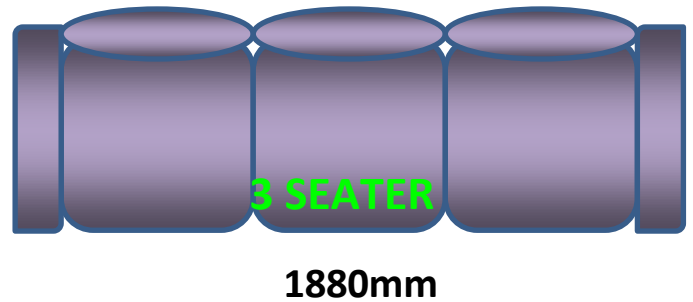

LENNOX DIMENSIONS

STANDARD REC

HEIGHT 1010mm
WIDTH 750mm
DEPTH 1010mm

LARGE REC

HEIGHT 1050mm
WIDTH 850mm
DEPTH 1030mm

SMALL REC

HEIGHT 985MM
WIDTH 750mm
DEPTH 980mm

ALL OTHER PIECES DIMENSIONS

HEIGHT 1010mm

DEPTH 1010mm

**NOTE: ALL DIMENSIONS ARE APPROXIMATE
AND MAY CHANGE WITHOUT NOTICE**